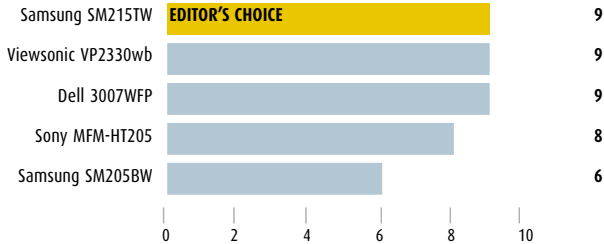

Lab results

Due to the variation in size and consequently price, these monitors produced variable results, with the greatest range seen in our movie/photo viewing tests

Measured brightness (cd/m²)

Bigger is better

Greyscale (ranking)

Bigger is better

Movie/Photo (ranking)

Bigger is better

Colour reproduction (ranking)

Bigger is better

Please see below for an explanation of how we tested the monitors