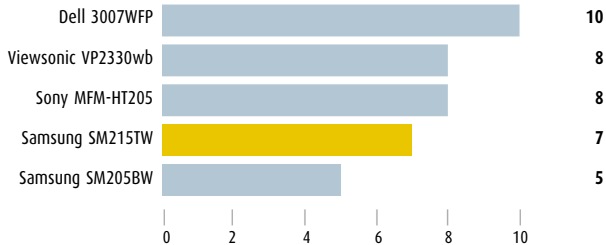

Lab results

Due to the variation in size and consequently price, these monitors produced variable results, with the greatest range seen in our movie/photo viewing tests

Measured brightness (cd/m²)

Bigger is better

Greyscale (ranking)

Bigger is better

Movie/Photo (ranking)

Bigger is better

Colour reproduction (ranking)

Bigger is better

Please see below for an explanation of how we tested the monitors