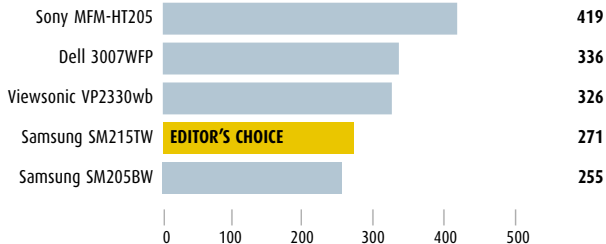

Lab results

Due to the variation in size and consequently price, these monitors produced variable results, with the greatest range seen in our movie/photo viewing tests

Measured brightness (cd/m²)

Bigger is better

Greyscale (ranking)

Bigger is better

Movie/Photo (ranking)

Bigger is better

Colour reproduction (ranking)

Bigger is better

Please see below for an explanation of how we tested the monitors